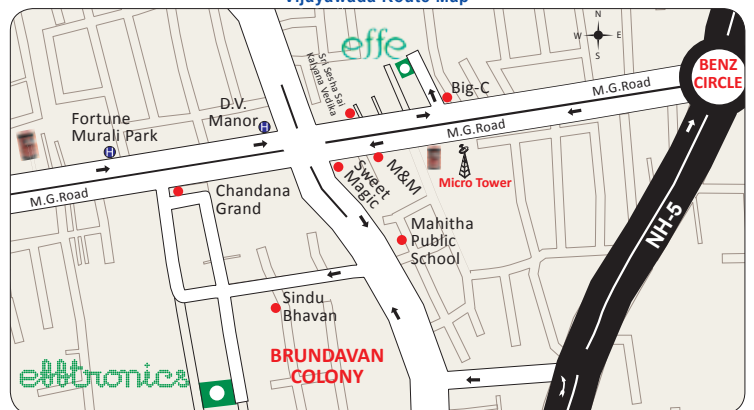

Vijayawada Route Map

30 Years
Exp. in designing & manufacturing of LED products

Manufactured by
efftronics®
To provide insight for enhancing wealth

40-15-9, Brundavan Colony, Vijayawada-520 010, A.P., INDIA.
Ph: +91(866) 2466675, 2493375 Fax: +91(866) 2474097
www.efftronics.com www.efe.in

EFFE Experience centers

LUMBINI JEWEL MALL,
Shop No :10, First Floor, (Beside BRAND Factory Outlet)
Rd. No:2 , Banjara Hills, Hyd.-500 034, Ph: 7036664667

Opp.Microwave Towers,
M.G.Road, Vijayawada- 520 010, Andhra Pradesh,
Ph:+91-866-2493376, 2483375

UL
Efftronics Systems Pvt. Ltd.
ISO 9001 : 2008, 20000873 QM08

'R & D'
Recognised by
DSIR Govt. of INDIA

Approved by
RDSO
Govt. of INDIA
Ministry of Railways