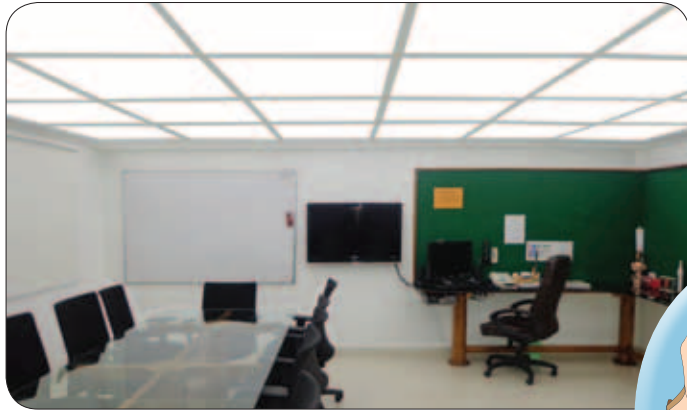

## SMART Lighting

- Features:**
- Design your room as virtual sky
  - Accessible from remote locations
  - No UV light, 100% Glare free, No Eye strain
  - Mobile App driven
  - Customized Themes
  - Selected area of the room can be illuminated or dimmed