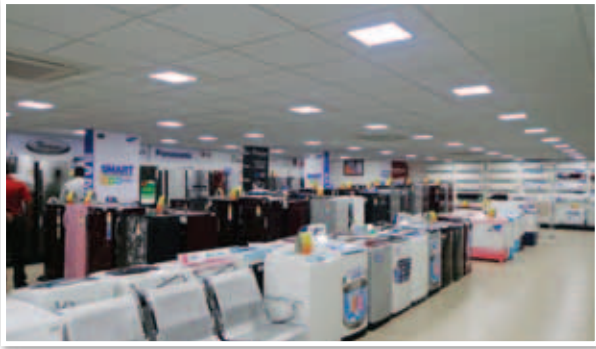

Vijay Digitals, Mangalagiri